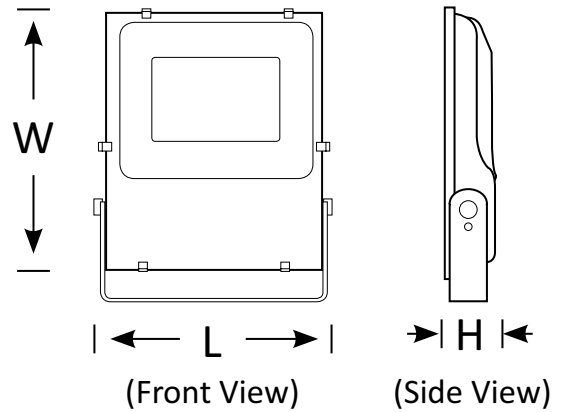

## Specs

Connect: AU Standard Flex & Plug

Dimming: Various dimming options available on request

**BLFL-TAM-10**  
10W Flood Light  
Luminous Flux (lm): 980  
CCT: Whites(3000K-6500K)  
Dimensions (mm):L166\*W116\*H32  
Weight(kg): 0.3