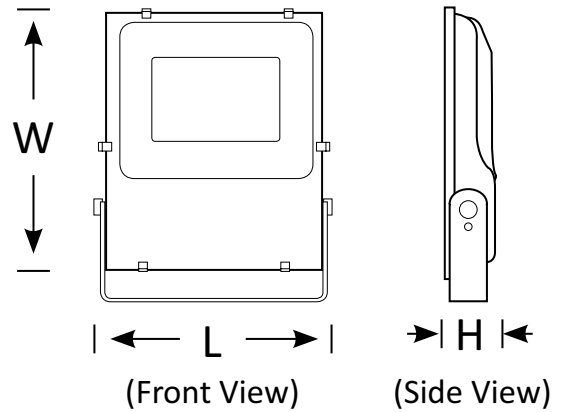

Flood Light TAM

Specs

Connect: AU Standard Flex & Plug

Dimming: Various dimming options available on request

BLFL-TAM-10
10W Flood Light
Luminous Flux (lm): 980
CCT: Whites(3000K-6500K)
Dimensions (mm):L166*W116*H32
Weight(kg): 0.3