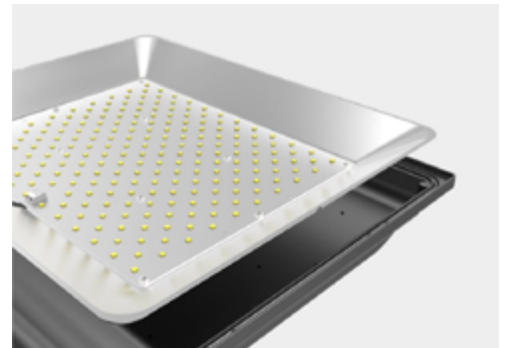

BoscoLighting's TAM Slimline Flood Light features sleek design, designed to illuminate your residential and commercial exterior applications instantly. Supplied with flex and plug, they are easy to use, easy to mount and really bright.

Housing in durable aluminum, they are IP65 waterproof and can be integrated with motion detectors or left on all night at a fraction of the cost of traditional technology increasing security and safety.

Features

- An IP65 rating ensure that these lights are waterproof and suitable for indoor or outdoor use
- Maintenance free and quality build to protect against vibrations and ensure long lasting life
- Electrician friendly - Easy to install
- LED Driver Included
- Supplied with Flex & Plug

Applications

- Sporting locations including gymnasiums, indoor sporting halls and community centres
- Industrial factories, workshops and warehouses
- Supermarkets and exhibition centers
- Tunnels, billboards and swimming pools

Flood Light TAM