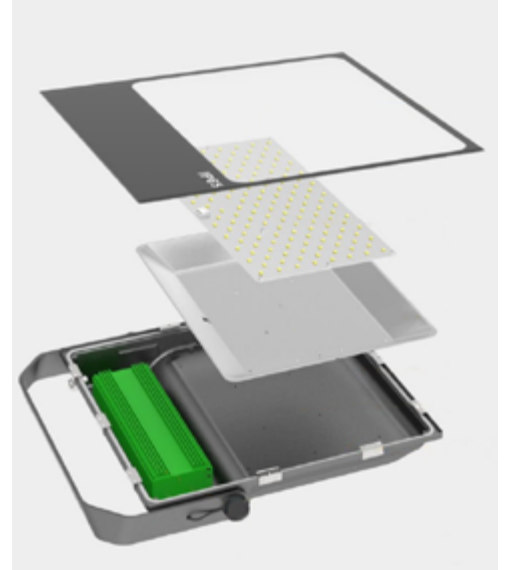

BoscoLighting's TAM Slimline Flood Light features sleek design, designed to illuminate your residential and commercial exterior applications instantly. Supplied with flex and plug, they are easy to use, easy to mount and really bright.

Housing in durable aluminum, they are IP65 waterproof and can be integrated with motion detectors or left on all night at a fraction of the cost of traditional technology increasing security and safety.

Features

- An IP65 rating ensure that these lights are waterproof and suitable for indoor or outdoor use
- Maintenance free and quality build to protect against vibrations and ensure long lasting life
- Electrician friendly - Easy to install
- LED Driver Included
- Supplied with Flex & Plug

Applications

- Sporting locations including gymnasiums, indoor sporting halls and community centres
- Industrial factories, workshops and warehouses
- Supermarkets and exhibition centers
- Tunnels, billboards and swimming pools

Flood Light TAM