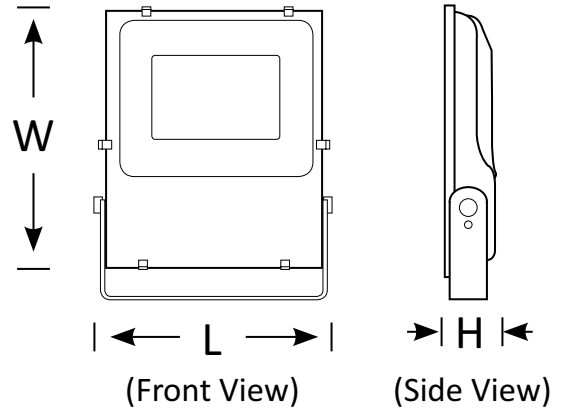

## Specs

Connect: AU Standard Flex & Plug

Dimming: Various dimming options available on request

**BLFL-TAM-10**  
10W Flood Light  
Luminous Flux (lm): 980  
CCT: Whites(3000K-6500K)  
Dimensions (mm):L166\*W116\*H32  
Weight(kg): 0.3