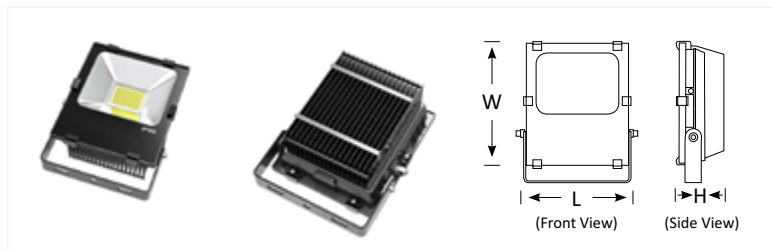

Specs

BLFL-TIM-30

30W Flood Light
Luminous Flux (lm): 3300
CCT: Whites(3000K-6500K)
Connect: AU Standard Flex & Plug
Dimming: Various dimming options available on request
Dimensions (mm): L191*W190*H63
Weight(kg): 1.5