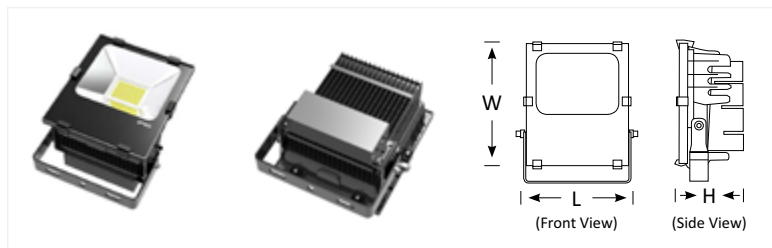

BLFL-TIM-70

70W Flood Light
Luminous Flux (lm): 7700
CCT: Whites(3000K-6500K)
Connect: AU Standard Flex & Plug
Dimming: Various dimming options available on request
Dimensions (mm): L200*W234*H129
Weight(kg): 3.7