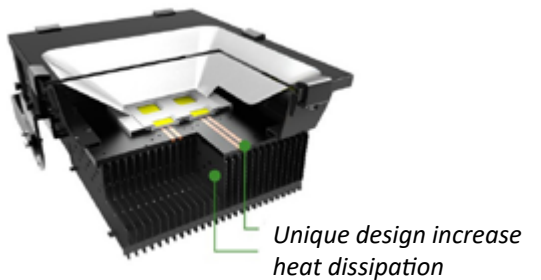

BoscoLighting's **TIM Flood Lights** feature superior, powerful heat dissipation capability with innovative heatsinks design. It is perfect to illuminate your medium to large scale industrial or commercial space instantly. Supplied with flex and plug, they are easy to use, easy to mount and really bright.

Ranging from 30W to 200W, they are IP65 waterproof and can be integrated with motion detectors or left on all night at a fraction of the cost of traditional technology increasing security and safety.

Flood Light TIM

Features

- An IP65 rating ensure that these lights are waterproof and suitable for indoor or outdoor use
- Maintenance free and quality build to protect against vibrations and ensure long lasting life
- Electrician friendly - Easy to install
- LED Driver Included
- Supplied with Flex & Plug