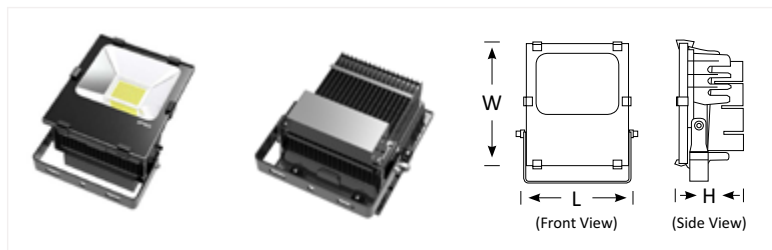

BLFL-TIM-70

70W Flood Light
Luminous Flux (lm): 7700
CCT: Whites(3000K-6500K)
Connect: AU Standard Flex & Plug
Dimming: Various dimming options available on request
Dimensions (mm): L200*W234*H129
Weight(kg): 3.7