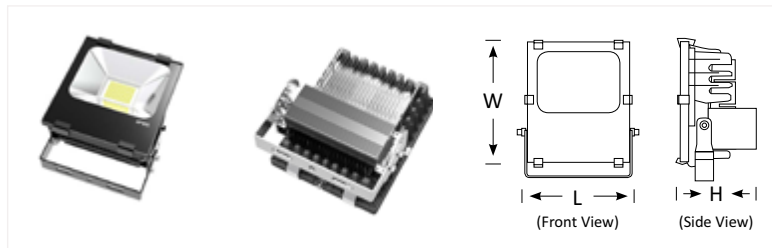

BLFL-TIM-100

100W Flood Light
Luminous Flux (lm): 11000
CCT: Whites(3000K-6500K)
Connect: AU Standard Flex & Plug
Dimming: Various dimming options available on request
Dimensions (mm): L250*W270*H178
Weight(kg): 5.6