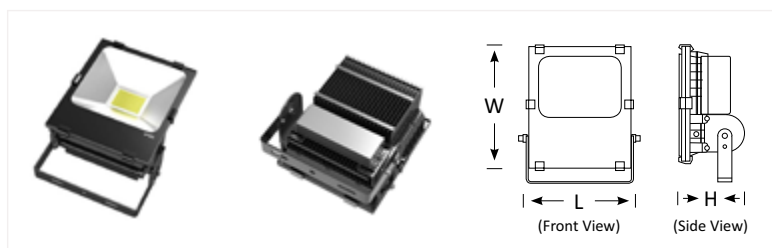

BLFL-TIM-200

200W Flood Light
Luminous Flux (lm): 22000
CCT: Whites(3000K-6500K)
Connect: AU Standard Flex & Plug
Dimming: Various dimming options available on request
Dimensions (mm): L320*W380*H200
Weight(kg): 8.8