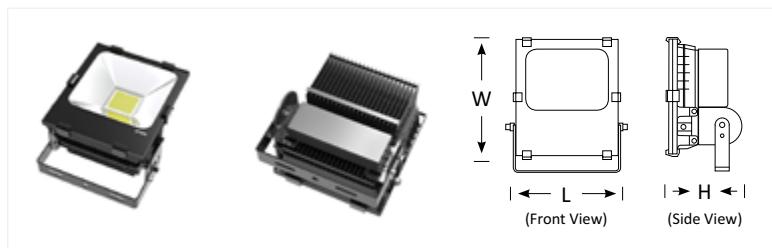

BLFL-TIM-150

150W Flood Light
Luminous Flux (lm): 16500
CCT: Whites(3000K-6500K)
Connect: AU Standard Flex & Plug
Dimming: Various dimming options available on request
Dimensions (mm): L274*W315*H190
Weight(kg): 6.0