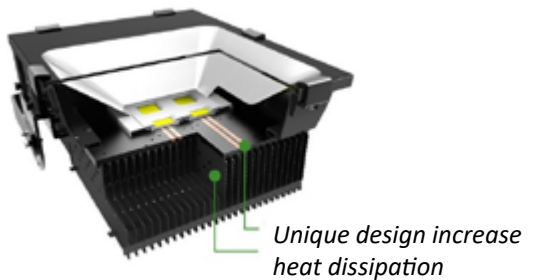

BoscoLighting's **TIM Flood Lights** feature superior, powerful heat dissipation capability with innovative heatsinks design. It is perfect to illuminate your medium to large scale industrial or commercial space instantly. Supplied with flex and plug, they are easy to use, easy to mount and really bright.

Ranging from 30W to 200W, they are IP65 waterproof and can be integrated with motion detectors or left on all night at a fraction of the cost of traditional technology increasing security and safety.

Flood Light TIM

Features

- An IP65 rating ensure that these lights are waterproof and suitable for indoor or outdoor use
- Maintenance free and quality build to protect against vibrations and ensure long lasting life
- Electrician friendly - Easy to install
- LED Driver Included
- Supplied with Flex & Plug