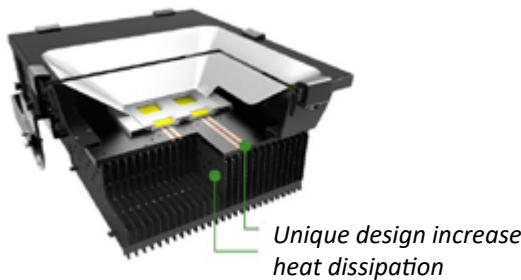

Flood Light TIM