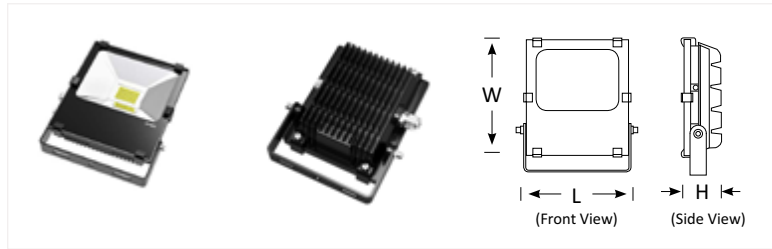

Specs

BLFL-TIM-30

30W Flood Light
Luminous Flux (lm): 3300
CCT: Whites(3000K-6500K)
Connect: AU Standard Flex & Plug
Dimming: Various dimming options available on request
Dimensions (mm): L191*W190*H63
Weight(kg): 1.5