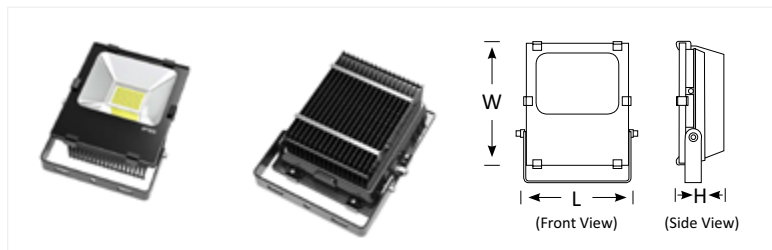

BLFL-TIM-50

50W Flood Light
Luminous Flux (lm): 5500
CCT: Whites(3000K-6500K)
Connect: AU Standard Flex & Plug
Dimming: Various dimming options available on request
Dimensions (mm): L200*W234*H95
Weight(kg): 2.8