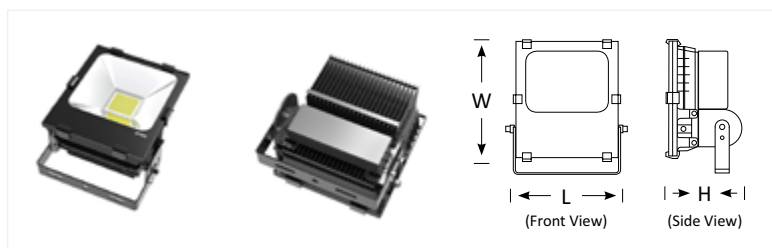

BLFL-TIM-150

150W Flood Light
Luminous Flux (lm): 16500
CCT: Whites(3000K-6500K)
Connect: AU Standard Flex & Plug
Dimming: Various dimming options available on request
Dimensions (mm): L274*W315*H190
Weight(kg): 6.0