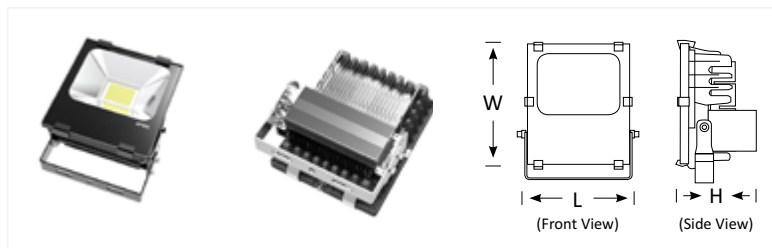

BLFL-TIM-100

100W Flood Light
Luminous Flux (lm): 11000
CCT: Whites(3000K-6500K)
Connect: AU Standard Flex & Plug
Dimming: Various dimming options available on request
Dimensions (mm): L250*W270*H178
Weight(kg): 5.6