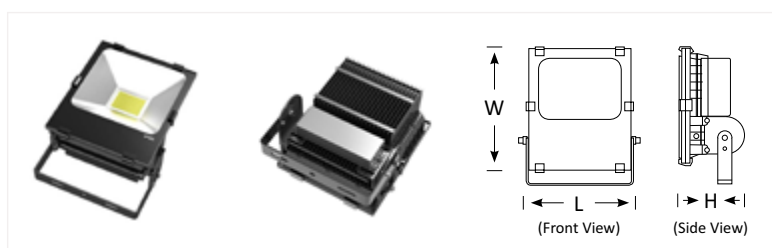

BLFL-TIM-200

200W Flood Light
Luminous Flux (lm): 22000
CCT: Whites(3000K-6500K)
Connect: AU Standard Flex & Plug
Dimming: Various dimming options available on request
Dimensions (mm): L320*W380*H200
Weight(kg): 8.8