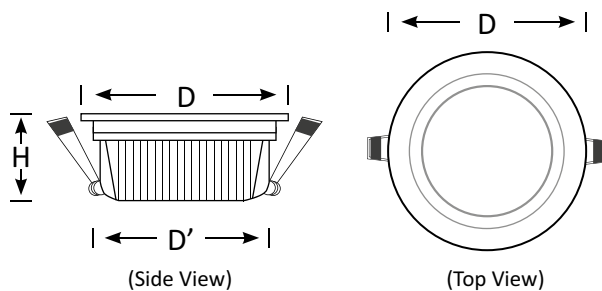

BoscoLighting's BLFR12 Downlight Series is the mainstay of our domestic range. It is a nice and simple fitting for lighting up bedrooms and living rooms in apartments and homes.

The low profile downlight is available at flush-faced and slightly recessed faced versions. There is a wide range of colour temperature options: 2700K, 3000K, 3500K, 4000K, 4500K, 5000K, 5500K, 6000K, 6500K.

Contact our lighting specialist for more information! Samples available upon request.

Downlight BLFR12

Features

- Easy installation
- LED Driver Included
- Supplied with Flex & Plug