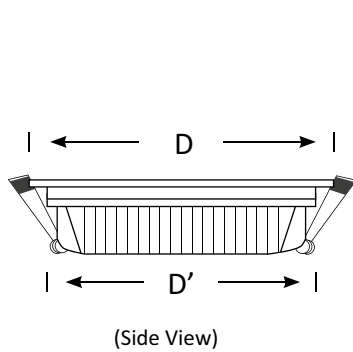

Introducing BoscoLighting's BLFR12 Downlight: a sleek and efficient solution for illuminating commercial spaces. With a power rating of 35W and dimensions of D230*H50, it fits effortlessly into existing fixtures with a cutout size of D200.

Choose from a wide range of color temperature options, including 2700K to 6500K, to customize the ambiance of your space to perfection. The slightly recessed face adds a modern touch while directing light precisely where it's needed.

For more information or to request samples, contact our lighting specialists today and elevate your commercial lighting experience with BoscoLighting's BLFR12 Downlight.

Downlight BLFR12

Features

- Easy installation
- LED Driver Included
- Supplied with Flex & Plug

Applications

- Bars & restaurants
- Residential and commercial projects

Product Code	BLFR12-01R-35
Power (W)	35
Luminous Flux(lm)	3150
CCT	Warm White, Neutral White, Cool White (3000K-6500K)
Connect	AU Standard Flex & Plug
Dimming Options	Various dimming options available on request
Dimensions(mm)	D230*H50
Cutout(mm)	D'200
Weight(kg)	0.7