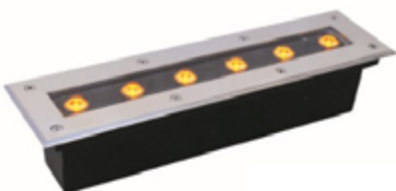

## Features

- Choice of Warm White, Neutral White, Cool White colour temperature options and RGB colour changing or single colours
- Stainless steel finish, aluminium die casting housing with tempered glass lens
- Weatherproof (IP67) to handle any indoor or outdoor situations
- Supplied with canister

## Landscape Light

Linear Inground Light

IGL1

(Top View)

(Side View)

### BLLL-IGL1-03

3W Linear Inground Light  
Luminous Flux (lm): 255  
CCT: Whites(3000K-6000K), Single Colours, RGB  
Dimensions (mm): L200\*W80\*H75  
Cutout(mm): L'195\*W'75  
Weight(kg):1.9