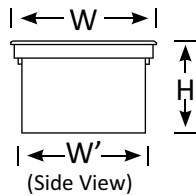

## Landscape Light

Linear Inground Light

IGL1

(Top View)

(Side View)

### BLLL-IGL1-03

3W Linear Inground Light  
Luminous Flux (lm): 255  
CCT: Whites(3000K-6000K), Single Colours, RGB  
Dimensions (mm): L200\*W80\*H75  
Cutout(mm): L'195\*W'75  
Weight(kg):1.9

### BLLL-IGL1-06

6W Linear Inground Light  
Luminous Flux (lm):510  
CCT: Whites(3000K-6000K), Single Colours, RGB  
Dimensions (mm): L300\*W90\*H75  
Cutout(mm): L'295\*W'85  
Weight(kg): 2.4