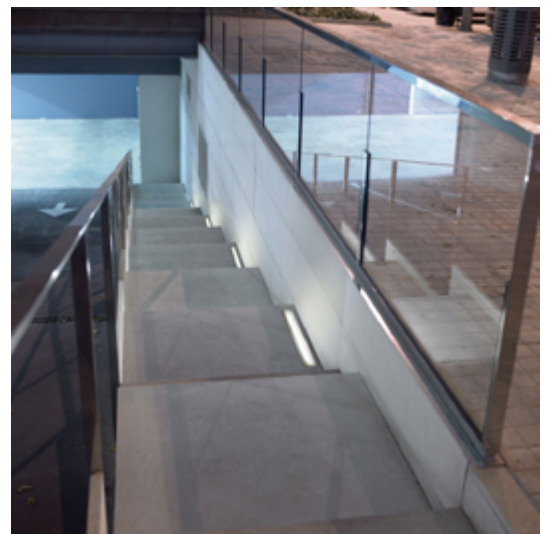

## Features

- Choice of Warm White, Neutral White, Cool White colour temperature options and RGB colour changing or single colours
- Stainless steel finish, aluminium die casting housing with tempered glass lens
- Weatherproof (IP67) to handle any indoor or outdoor situations
- Supplied with canister

## Applications

- Driveways where cars and trucks driving over the lights
- Town Squares and footpaths with high pedestrians traffic
- Walls, trees, building facades and similar uplighting applications

## Landscape Light

Linear Inground Light

IGL1

(Top View)

(Side View)