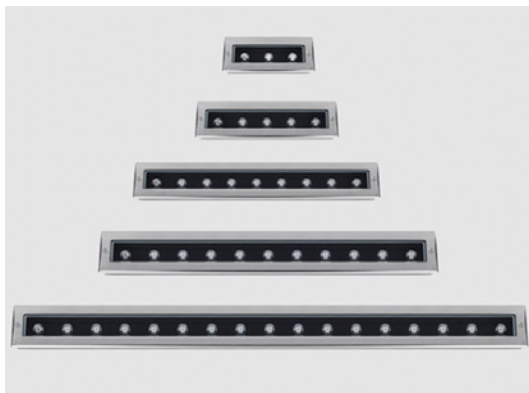

BoscoLighting's IGL1 Linear In-ground Lights can provide fantastic ambient lighting to your outdoor environments. They also add a layer of security to your places as well. With IP67 weather protection, they are perfect for uplighting applications in gardens, drains, driveways or colour washing at trees. Constructed from high-quality aluminium and stainless steel materials, they are very tough, able to be driven over by cars and trucks.

These lights come in a variety of powers and sizes and can be integrated with DMX512 lighting control to create colour changing effects for your projects.

## Features

- Choice of Warm White, Neutral White, Cool White colour temperature options and RGB colour changing or single colours
- Stainless steel finish, aluminium die casting housing with tempered glass lens
- Weatherproof (IP67) to handle any indoor or outdoor situations
- Supplied with canister

## Landscape Light

Linear Inground Light

IGL1

(Top View)

(Side View)