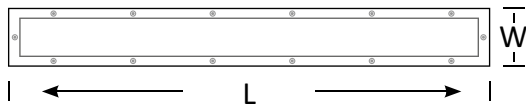

Linear Inground Light

IGL1

(Top View)

(Side View)

Specs

Connect: Insulated Cable

Dimming: Various dimming options available on request*

*Default: Non-dim. For any dimming request, drivers may not fit within the fitting, supplied with an external driver.

>80 CRI icon"/>				

BLLL-IGL1-03

3W Linear Inground Light
Luminous Flux (lm): 255
CCT: Whites(3000K-6000K), Single Colours, RGB
Dimensions (mm): L200*W80*H75
Cutout(mm): L'195*W'75
Weight(kg):1.9

BLLL-IGL1-06

6W Linear Inground Light
Luminous Flux (lm):510
CCT: Whites(3000K-6000K), Single Colours, RGB
Dimensions (mm): L300*W90*H75
Cutout(mm): L'295*W'85
Weight(kg): 2.4

BLLL-IGL1-09

9W Linear Inground Light
Luminous Flux (lm): 765
CCT: Whites(3000K-6000K), Single Colours, RGB
Dimensions (mm): L400*W90*H75
Cutout(mm): L'395*W'85
Weight(kg):2.6