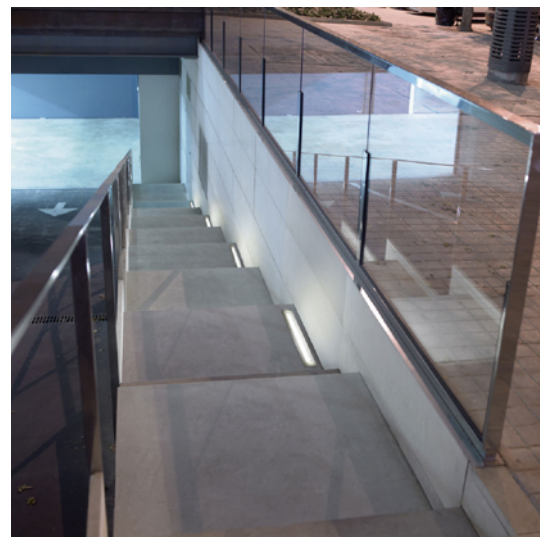

BoscoLighting's IGL1 Linear In-ground Lights can provide fantastic ambient lighting to your outdoor environments. They also add a layer of security to your places as well. With IP67 weather protection, they are perfect for uplighting applications in gardens, drains, driveways or colour washing at trees. Constructed from high-quality aluminium and stainless steel materials, they are very tough, able to be driven over by cars and trucks.

## Features

- Choice of Warm White, Neutral White, Cool White colour temperature options and RGB colour changing or single colours
- Stainless steel finish, aluminium die casting housing with tempered glass lens
- Weatherproof (IP67) to handle any indoor or outdoor situations
- Supplied with canister

## Applications

- Driveways where cars and trucks driving over the lights
- Town Squares and footpaths with high pedestrians traffic
- Walls, trees, building facades and similar uplighting applications

## Landscape Light

Linear Inground Light

IGL1

(Top View)

(Side View)