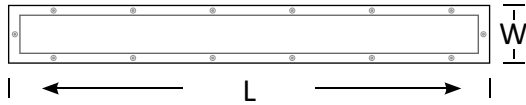

Linear Inground Light

IGL1

(Top View)

(Side View)

Specs

Connect: Insulated Cable

Dimming: Various dimming options available on request*

*Default: Non-dim. For any dimming request, drivers may not fit within the fitting, supplied with an external driver.

BLLL-IGL1-03

3W Linear Inground Light
Luminous Flux (lm): 255
CCT: Whites(3000K-6000K), Single Colours, RGB
Dimensions (mm): L200*W80*H75
Cutout(mm): L'195*W'75
Weight(kg):1.9

BLLL-IGL1-06

6W Linear Inground Light
Luminous Flux (lm):510
CCT: Whites(3000K-6000K), Single Colours, RGB
Dimensions (mm): L300*W90*H75
Cutout(mm): L'295*W'85
Weight(kg): 2.4