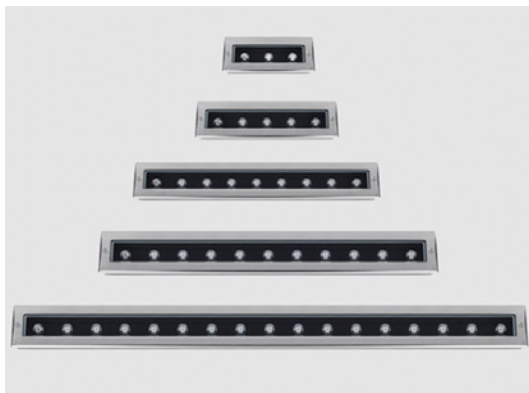

BoscoLighting's IGL1 Linear In-ground Lights can provide fantastic ambient lighting to your outdoor environments. They also add a layer of security to your places as well. With IP67 weather protection, they are perfect for uplighting applications in gardens, drains, driveways or colour washing at trees. Constructed from high-quality aluminium and stainless steel materials, they are very tough, able to be driven over by cars and trucks.

These lights come in a variety of powers and sizes and can be integrated with DMX512 lighting control to create colour changing effects for your projects.

Features

- Choice of Warm White, Neutral White, Cool White colour temperature options and RGB colour changing or single colours
- Stainless steel finish, aluminium die casting housing with tempered glass lens
- Weatherproof (IP67) to handle any indoor or outdoor situations
- Supplied with canister

Applications

- Driveways where cars and trucks driving over the lights
- Town Squares and footpaths with high pedestrians traffic
- Walls, trees, building facades and similar uplighting applications