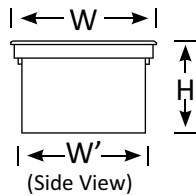

Linear Inground Light

IGL1

(Top View)

(Side View)

Specs

Connect: Insulated Cable

Dimming: Various dimming options available on request*

*Default: Non-dim. For any dimming request, drivers may not fit within the fitting, supplied with an external driver.

BLLL-IGL1-03

3W Linear Inground Light
Luminous Flux (lm): 255
CCT: Whites(3000K-6000K), Single Colours, RGB
Dimensions (mm): L200*W80*H75
Cutout(mm): L'195*W'75
Weight(kg):1.9

BLLL-IGL1-06

6W Linear Inground Light
Luminous Flux (lm):510
CCT: Whites(3000K-6000K), Single Colours, RGB
Dimensions (mm): L300*W90*H75
Cutout(mm): L'295*W'85
Weight(kg): 2.4

BLLL-IGL1-09

9W Linear Inground Light
Luminous Flux (lm): 765
CCT: Whites(3000K-6000K), Single Colours, RGB
Dimensions (mm): L400*W90*H75
Cutout(mm): L'395*W'85
Weight(kg):2.6

BLLL-IGL1-12

12W Linear Inground Light
Luminous Flux (lm): 1020
CCT: Whites(3000K-6000K), Single Colours, RGB
Dimensions (mm): L500*W90*H75
Cutout(mm): L' 495*W'85
Weight(kg): 2.8