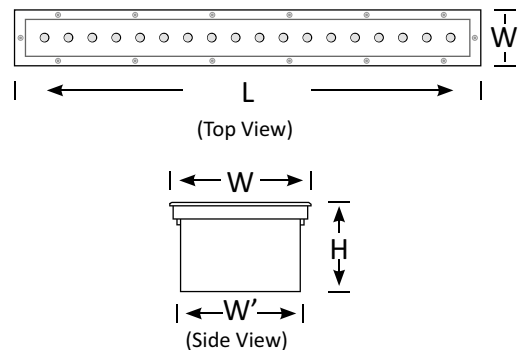

These lights come in a variety of powers and can be integrated with DMX512 lighting control to create colour changing effects for your projects.

Other power options: 12W, 18W, 24W.

Features

- Choice of Warm White, Neutral White, Cool White colour temperature options and RGB colour changing or single colours
- Weatherproof (IP67) to handle any indoor or outdoor situations
- Supplied with cannister

Landscape Light

Linear Inground Light

IGL2

Product Code	BLLL-IGL2-36
Power (W)	36
Luminous Flux(lm)	3060
CCT	Whites(3000K-6000K), Single Colours, RGB
Connect	Insulated Cable
Dimming Options	Various Dimming Options Available on Request*
Dimensions(mm)	L1000*W90*H75
Cutout(mm)	L'990*W'85*H'75
Weight(kg)	4.8

Related Products

BLWW-IGL3-36
36W Linear Inground Light
L1000*W52*H90

*Default: Non-dim. For any dimming request, drivers may not fit within the fitting, supplied with an external driver.