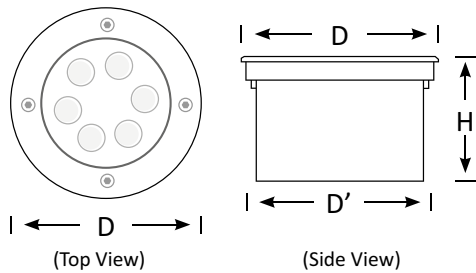

Round Inground Light

IGR1

Specs

Connect: Insulated Cable

Dimming: Various dimming options available on request*

*Default: Non-dim. For any dimming request, drivers may not fit within the fitting, supplied with an external driver.

BLLL-IGR1-01

1W Round Inground Light
Luminous Flux (lm): 85
CCT: Whites(3000K-6000K), Single Colours
Dimensions (mm): D65*H70
Cutout(mm): D60*H70
Weight(kg): 0.5

BLLL-IGR1-03

3W Round Inground Light
Luminous Flux (lm): 255
CCT: Whites(3000K-6000K), Single Colours, RGB
Dimensions (mm):D90*H90
Cutout(mm):D76*H90
Weight(kg): 0.75

BLLL-IGR1-05

5W Round Inground Light
Luminous Flux (lm): 425
CCT: Whites(3000K-6000K), Single Colours
Dimensions (mm):D120*H100
Cutout(mm):D115*100
Weight(kg): 1

BLLL-IGR1-06

6W Round Inground Light
Luminous Flux (lm):510
CCT: Whites(3000K-6000K), Single Colours, RGB
Dimensions (mm):D130*H95
Cutout(mm):D125*H95
Weight(kg): 1.2