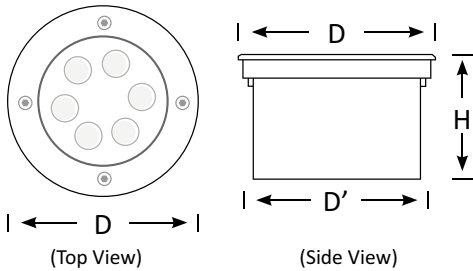

Round Inground Light

IGR1

Specs

Connect: Insulated Cable

Dimming: Various dimming options available on request*

*Default: Non-dim. For any dimming request, drivers may not fit within the fitting, supplied with an external driver.

BLLL-IGR1-01

1W Round Inground Light
Luminous Flux (lm): 85
CCT: Whites(3000K-6000K), Single Colours
Dimensions (mm): D65*H70
Cutout(mm): D60*H70
Weight(kg): 0.5

BLLL-IGR1-03

3W Round Inground Light
Luminous Flux (lm): 255
CCT: Whites(3000K-6000K), Single Colours, RGB
Dimensions (mm):D90*H90
Cutout(mm):D76*H90
Weight(kg): 0.75

BLLL-IGR1-05

5W Round Inground Light
Luminous Flux (lm): 425
CCT: Whites(3000K-6000K), Single Colours
Dimensions (mm):D120*H100
Cutout(mm):D115*100
Weight(kg): 1

BLLL-IGR1-06

6W Round Inground Light
Luminous Flux (lm):510
CCT: Whites(3000K-6000K), Single Colours, RGB
Dimensions (mm):D130*H95
Cutout(mm):D125*H95
Weight(kg): 1.2