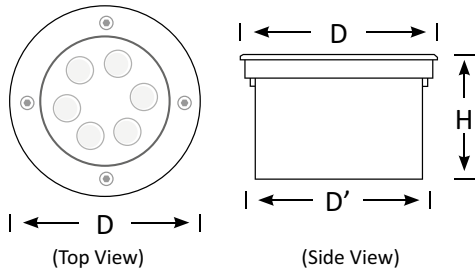

Round Inground Light

IGR1

Specs

Connect: Insulated Cable

Dimming: Various dimming options available on request*

*Default: Non-dim. For any dimming request, drivers may not fit within the fitting, supplied with an external driver.

BLII-IGR1-01

1W Round Inground Light
Luminous Flux (lm): 85
CCT: Whites(3000K-6000K), Single Colours
Dimensions (mm): D65*H70
Cutout(mm): D60*H70
Weight(kg): 0.5

BLII-IGR1-05

5W Round Inground Light
Luminous Flux (lm): 425
CCT: Whites(3000K-6000K), Single Colours
Dimensions (mm):D120*H100
Cutout(mm):D115*100
Weight(kg): 1