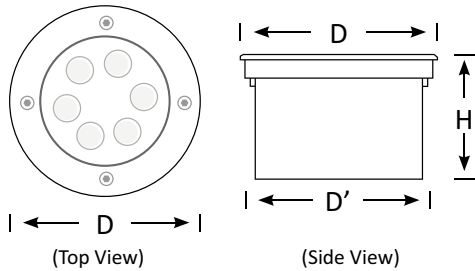

Round Inground Light

IGR1

Specs

Connect: Insulated Cable

Dimming: Various dimming options available on request*

*Default: Non-dim. For any dimming request, drivers may not fit within the fitting, supplied with an external driver.

BLII-IGR1-01

1W Round Inground Light
Luminous Flux (lm): 85
CCT: Whites(3000K-6000K), Single Colours
Dimensions (mm): D65*H70
Cutout(mm): D60*H70
Weight(kg): 0.5

BLII-IGR1-05

5W Round Inground Light
Luminous Flux (lm): 425
CCT: Whites(3000K-6000K), Single Colours
Dimensions (mm): D120*H100
Cutout(mm): D115*100
Weight(kg): 1