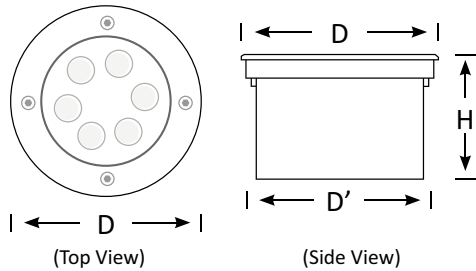

Round Inground Light

IGR1

Specs

Connect: Insulated Cable

Dimming: Various dimming options available on request*

*Default: Non-dim. For any dimming request, drivers may not fit within the fitting, supplied with an external driver.

BLLL-IGR1-01

1W Round Inground Light
Luminous Flux (lm): 85
CCT: Whites(3000K-6000K), Single Colours
Dimensions (mm): D65*H70
Cutout(mm): D60*H70
Weight(kg): 0.5

BLLL-IGR1-03

3W Round Inground Light
Luminous Flux (lm): 255
CCT: Whites(3000K-6000K), Single Colours, RGB
Dimensions (mm):D90*H90
Cutout(mm):D76*H90
Weight(kg): 0.75

BLLL-IGR1-05

5W Round Inground Light
Luminous Flux (lm): 425
CCT: Whites(3000K-6000K), Single Colours
Dimensions (mm):D120*H100
Cutout(mm):D115*100
Weight(kg): 1

BLLL-IGR1-06

6W Round Inground Light
Luminous Flux (lm):510
CCT: Whites(3000K-6000K), Single Colours, RGB
Dimensions (mm):D130*H95
Cutout(mm):D125*H95
Weight(kg): 1.2