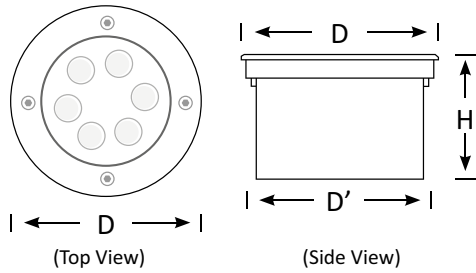

**BLLL-IGR1-01**

1W Round Inground Light  
Luminous Flux (lm): 85  
CCT: Whites(3000K-6000K), Single Colours  
Dimensions (mm): D65\*H70  
Cutout(mm): D60\*H70  
Weight(kg): 0.5

**BLLL-IGR1-03**

3W Round Inground Light  
Luminous Flux (lm): 255  
CCT: Whites(3000K-6000K), Single Colours, RGB  
Dimensions (mm):D90\*H90  
Cutout(mm):D76\*H90  
Weight(kg): 0.75