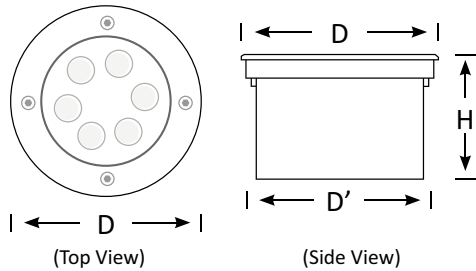

### BLLL-IGR1-01

1W Round Inground Light  
Luminous Flux (lm): 85  
CCT: Whites(3000K-6000K), Single Colours  
Dimensions (mm): D65\*H70  
Cutout(mm): D60\*H70  
Weight(kg): 0.5