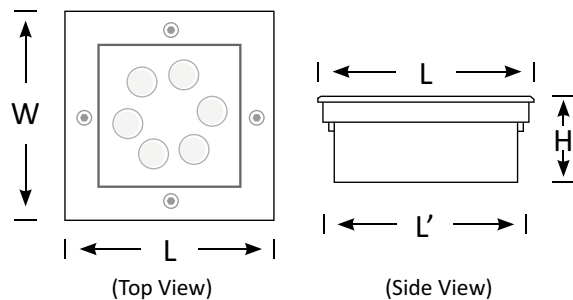

Square Inground Light

IGS1

Specs

Connect: Insulated Cable

Dimming: Various dimming options available on request*

*Default: Non-dim. For any dimming request, drivers may not fit within the fitting, supplied with an external driver.

BLLL-IGS1-04

4W Square Inground Light
Luminous Flux (lm): 340
CCT: Whites(3000K-6000K), Single Colours
Dimensions (mm): L120*W120*H80
Cutout(mm): L'115*W'115
Weight(kg): 0.7

BLLL-IGS1-05

5W Square Inground Light
Luminous Flux (lm): 425
CCT: Whites(3000K-6000K), Single Colours
Dimensions (mm): L120*W120*H80
Cutout(mm): L'115*W'115
Weight(kg): 0.9