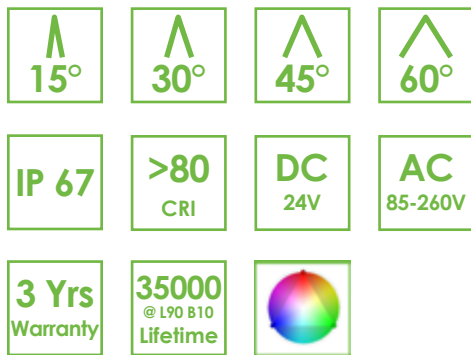

## Features

- Choice of Warm White, Neutral White, Cool White colour temperature options and RGB colour changing or single colours
- Stainless steel finish, aluminium die casting housing with tempered glass lens
- Weatherproof (IP67) to handle any indoor or outdoor situations
- Supplied with canister

## Landscape Light

Square Inground Light

IGS1

### BLLL-IGS1-04

4W Square Inground Light  
Luminous Flux (lm): 340  
CCT: Whites(3000K-6000K), Single Colours  
Dimensions (mm): L120\*W120\*H80  
Cutout(mm): L'115\*W'115  
Weight(kg): 0.7

### BLLL-IGS1-05

5W Square Inground Light  
Luminous Flux (lm): 425  
CCT: Whites(3000K-6000K), Single Colours  
Dimensions (mm): L120\*W120\*H80  
Cutout(mm): L'115\*W'115  
Weight(kg): 0.9