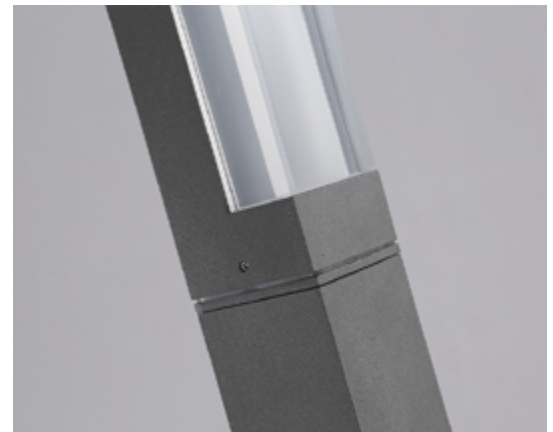

BoscoLighting LED Bollard Light features a slim, modern style which is perfect for high-end residential projects or urban amenity lighting applications.

The bollard light provides excellent visual comfort with soft diffused illumination in public spaces.

Contact us today to discuss your project needs and our specialist will assist you to ensure you get the best quality product at the right price.