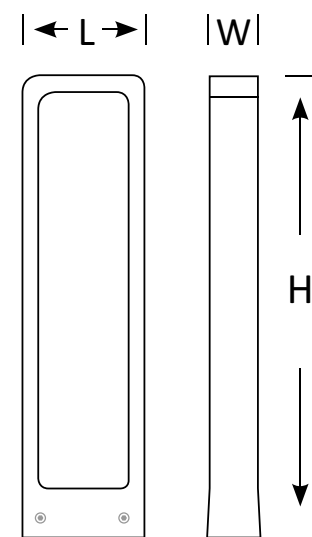

BoscoLighting’s LED Bollard light is an excellent dedicated bollard for gardens, walkways, building exteriors, squares and parks.

This bollard comes standard with 600mm Height, suitable for most of the landscape projects. Product height can be customised by request.* Contact one of our LED lighting specialists for more information.

* options may be subject to minimum order quantities

Landscape Light BOLLARD

BEAM 360°	IP 65	>80 CRI
AC 240V	3 Yrs Warranty	35000 @ L90 B10 Lifetime

Product Code	BLLL-NIC4-08
Power (W)	8
Luminous Flux(lm)	600
CCT	Warm White, Neutral White, Cool White (3000K-6500K)
Connect	Insulated Cable
Dimming Options	None
Dimensions(mm)	L160*W60*H600
Weight(kg)	0.7

(Front View) (Side View)