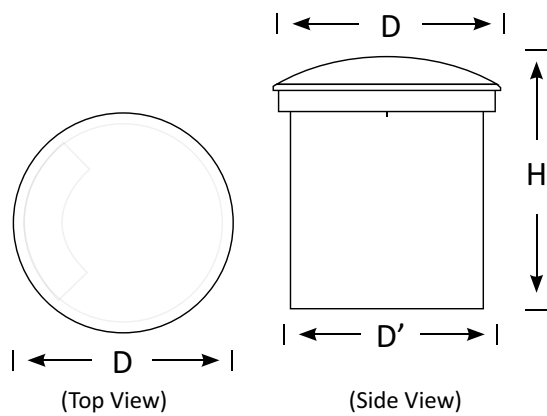

With a raised dome top cover, it directs light out from your choice of openings including 1, 2, 3 or 4 ways.

*Top cover must be specified on order.

Features

- Choice of Warm White, Neutral White, Cool White colour temperature options
- Weatherproof (IP67) to handle any indoor or outdoor situations
- Supplied with cannister
- Help direct the flow of foot traffic, leading people to points of visual interest in the landscape

Applications

- Decks, paved courtyards and edge lighting paths
- Town Squares and footpaths with high pedestrians traffic

Landscape Light

Multi Directional Path Light

PH1

(BLLL-PH1-03)

(BLLL-PH1-06)

(BLLL-PH1-09)