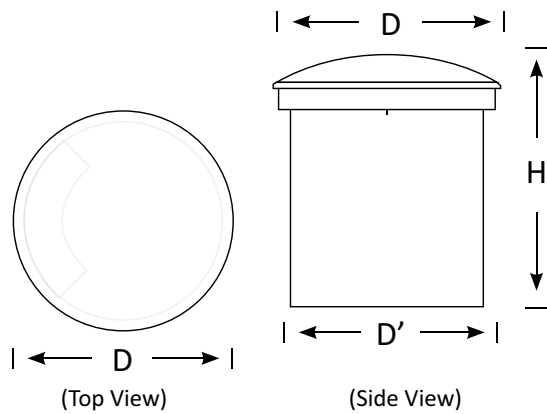

With a raised dome top cover, it directs light out from your choice of openings including 1, 2, 3 or 4 ways.

\*Top cover must be specified on order.

## Landscape Light

Multi Directional Path Light

PH1

(BLLL-PH1-03)

(BLLL-PH1-06)

(BLLL-PH1-09)

120°	IP 67	>80 CRI
DC 24V	AC 85-265V	3 Yrs Warranty
		35000 @ L90 B10 Lifetime

Product Code	BLLL-PH1-03	BLLL-PH1-06	BLLL-PH1-09
Power (W)	3	6	9
Luminous Flux(lm)	255	510	765
CCT	Warm White, Neutral White, Cool White (3000K-6000K)		
Connect	Insulated Cable		
Dimming Options	Various Dimming Options Available on Request*		
Dimensions(mm)	D100*H125	D120*H125	D180*H125
Cutout(mm)	D'95	D'115	D'175
Weight(kg)	0.9	1.3	1.6