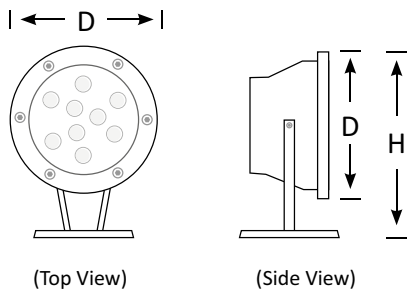

The light is supplied with an adjustable bracket which allows for changing directions when necessary.

Also available as a colour changing option, RGB or single colours.

Features

- Choice of Warm White, Neutral White, Cool White colour temperature options and RGB colour changing or single colours
- Stainless steel housing with tempered glass lens
- IP68 waterproof
- Adjustable stand to vary the angle of the light
- Safe low voltage

*for underwater applications only.

Landscape Light

Underwater Flood Light

PO1

Specs

Connect: Insulated Cable

Dimming: Various dimming options available on request*

*Default: Non-dim. For any dimming request, drivers may not fit within the fitting, supplied with an external driver.

BLLL-PO1-03

3W Underwater Flood Light
Luminous Flux (lm): 255
CCT: Whites(3000K-6000K), Single Colours, RGB
Dimensions (mm): D100*H105
Weight(kg): 0.5

BLLL-PO1-06

6W Underwater Flood Light
Luminous Flux (lm):510
CCT: Whites(3000K-6000K), Single Colours, RGB
Dimensions (mm): D120*H140
Weight(kg): 0.6