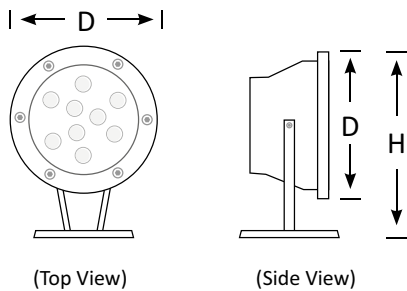

Specs

Connect: Insulated Cable

Dimming: Various dimming options available on request*

*Default: Non-dim. For any dimming request, drivers may not fit within the fitting, supplied with an external driver.

BLLL-PO1-03

3W Underwater Flood Light
Luminous Flux (lm): 255
CCT: Whites(3000K-6000K), Single Colours, RGB
Dimensions (mm): D100*H105
Weight(kg): 0.5