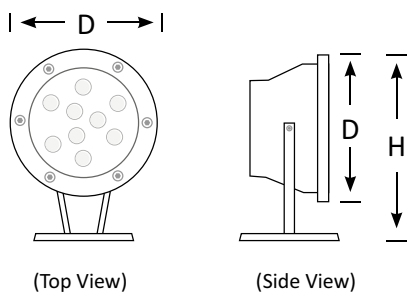

The light is supplied with an adjustable bracket which allows for changing directions when necessary.

Also available as a colour changing option, RGB or single colours.

Features

- Choice of Warm White, Neutral White, Cool White colour temperature options and RGB colour changing or single colours
- Stainless steel housing with tempered glass lens
- IP68 waterproof
- Adjustable stand to vary the angle of the light
- Safe low voltage

*for underwater applications only.

Landscape Light

Underwater Flood Light

PO1

Specs

Connect: Insulated Cable

Dimming: Various dimming options available on request*

*Default: Non-dim. For any dimming request, drivers may not fit within the fitting, supplied with an external driver.

BLLL-PO1-03

3W Underwater Flood Light
Luminous Flux (lm): 255
CCT: Whites(3000K-6000K), Single Colours, RGB
Dimensions (mm): D100*H105
Weight(kg): 0.5

BLLL-PO1-06

6W Underwater Flood Light
Luminous Flux (lm):510
CCT: Whites(3000K-6000K), Single Colours, RGB
Dimensions (mm): D120*H140
Weight(kg): 0.6