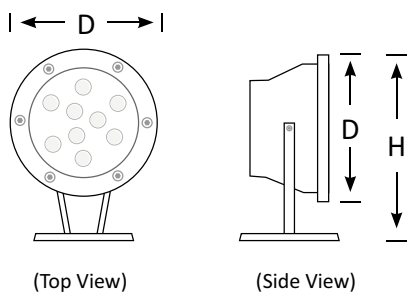

The light is supplied with an adjustable bracket which allows for changing directions when necessary.

Also available as a colour changing option, RGB or single colours.

Features

- Choice of Warm White, Neutral White, Cool White colour temperature options and RGB colour changing or single colours
- Stainless steel housing with tempered glass lens
- IP68 waterproof
- Adjustable stand to vary the angle of the light
- Safe low voltage

*for underwater applications only.

Landscape Light

Underwater Flood Light

PO1

Specs

Connect: Insulated Cable

Dimming: Various dimming options available on request*

*Default: Non-dim. For any dimming request, drivers may not fit within the fitting, supplied with an external driver.

BLLL-PO1-03

3W Underwater Flood Light
Luminous Flux (lm): 255
CCT: Whites(3000K-6000K), Single Colours, RGB
Dimensions (mm): D100*H105
Weight(kg): 0.5

BLLL-PO1-06

6W Underwater Flood Light
Luminous Flux (lm):510
CCT: Whites(3000K-6000K), Single Colours, RGB
Dimensions (mm): D120*H140
Weight(kg): 0.6