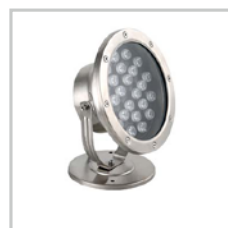

BLLL-PO1-24

24W Underwater Flood Light
Luminous Flux (lm): 2040
CCT: Whites(3000K-6000K), Single Colours, RGB
Dimensions (mm): D230*H250
Weight(kg): 1.8