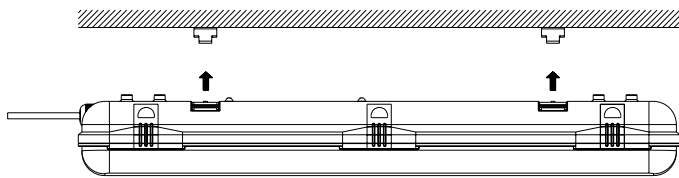

BoscoLighting's **BWP Waterproof Module Batten** is an effective lighting solution for outdoor lighting in the long run. Housed in an IP65 rated fitting, it can be installed both indoors and outdoors with protection against moist environment.

It is suitable for residential apartments and commercial premises.

Other Power Option: 30W

(BWP is supplied with mounting bracket.)

(BWP can be suspended as pendant light, optional suspension kit on request.)

Product Code	BLLT-BWP06-M
	Waterproof Batten with Module
Power (W)	20
Luminous FLux(lm)	1900
CCT	Warm White, Neutral White, Cool White (3000K-6500K)
IK Rating	09
Connect	AU Standard Flex & Plug
Dimming Options	Various dimming options available on request
Dimensions(mm)	L660*W120*H85
Weight(kg)	1.6