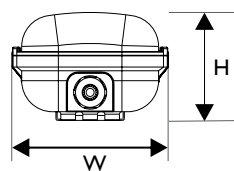

Product Code	BLLT-BWP06-M
	Waterproof Batten with Module
Power (W)	20
Luminous FLux(lm)	1900
CCT	Warm White, Neutral White, Cool White (3000K-6500K)
IK Rating	09
Connect	AU Standard Flex & Plug
Dimming Options	Various dimming options available on request
Dimensions(mm)	L660*W120*H85
Weight(kg)	1.6