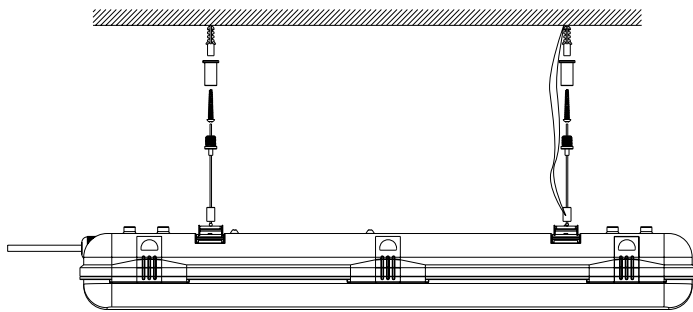

BoscoLighting's **BWP Waterproof Module Batten** is an effective lighting solution for outdoor lighting in the long run. Housed in an IP65 rated fitting, it can be installed both indoors and outdoors with protection against moist environment.

It is suitable for residential apartments and commercial premises.

Other Power Option: 30W

(BWP is supplied with mounting bracket.)

(BWP can be suspended as pendant light, optional suspension kit on request.)

Product Code	BLLT-BWP06-M
	Waterproof Batten with Module
Power (W)	20
Luminous FLux(lm)	1900
CCT	Warm White, Neutral White, Cool White (3000K-6500K)
IK Rating	09
Connect	AU Standard Flex & Plug
Dimming Options	Various dimming options available on request
Dimensions(mm)	L660*W120*H85
Weight(kg)	1.6