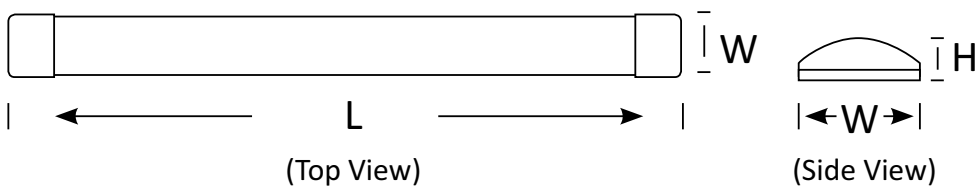

The Waterproof Slimline Battens offer an energy saving alternative to fluorescent tube lighting. The ultra-slim design is only 28mm thick.

The LED linear lights are surface mountable, easy to install and require minimal maintenance, offering long hour lifetime. With an IP65 rating, they are suitable for indoor or outdoor installation.

Other option: 600mm long, 21W.

Light Tube Series Waterproof Slimline Batten VB12

120°	IP 65	AC 100-270V
>80 CRI	3 Yrs Warranty	40000 @ L90 B10 Lifetime

Product Code	BLLT-VB12-42
	Waterproof Slimline Module Batten
Power (W)	42
Luminous FLux(lm)	3600
CCT	Cool White 5000K
Connect	AU Standard Flex & Plug
Dimming Options	Non-Dim
Dimensions(mm)	L1210*W78*H28
Weight(kg)	0.8