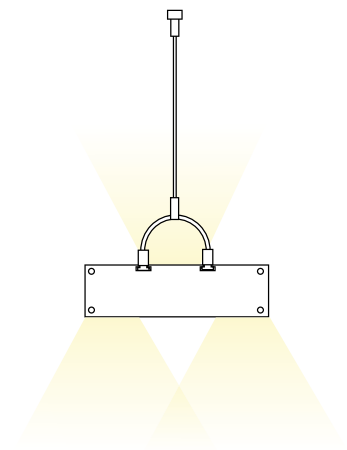

Pendant Light ISLA

BoscoLighting's ISLA linear pendant light is a perfect lighting solution for open offices, conference rooms, hospitals and educational facilities. This high power direct and indirect lighting projects light upwards towards the ceiling to make rooms appear more natural and downward for efficient task lighting.

Crafted from extruded aluminium, this linear pendant can be customised in a powder coated white or black finish*.

Supplied as a complete unit with the light source, fitting, driver, suspension kits, and flex and plug lead for fast, hassle-free installation.

Contact us now for a quote!

**MOQ may apply for customisation*

Product Code	BLPD-ISLA-65
Power (W)	65
Luminous Flux (lm)	4400
CCT	Warm White, Neutral White, Cool White (3000K-6000K)
Connect	AU Standard Flex & Plug
Dimming Options	Non-dim, Trailing edge, DALI
Dimensions (mm)	L1200*W123*H35
Weight (kg)	2.5