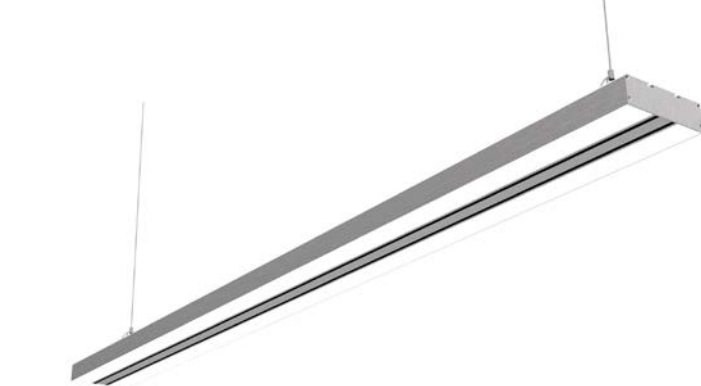

Pendant Light ISLA

BoscoLighting's ISLA linear pendant light is a perfect lighting solution for open offices, conference rooms, hospitals and educational facilities. This high power direct and indirect lighting projects light upwards towards the ceiling to make rooms appear more natural and downward for efficient task lighting.

Crafted from extruded aluminium, this linear pendant can be customised in a powder coated white or black finish*.

Supplied as a complete unit with the light source, fitting, driver, suspension kits, and flex and plug lead for fast, hassle-free installation.

Contact us now for a quote!

**MOQ may apply for customisation*

Product Code	BLPD-ISLA-65
Power (W)	65
Luminous Flux (lm)	4400
CCT	Warm White, Neutral White, Cool White (3000K-6000K)
Connect	AU Standard Flex & Plug
Dimming Options	Non-dim, Trailing edge, DALI
Dimensions (mm)	L1200*W123*H35
Weight (kg)	2.5