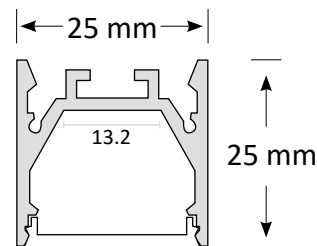

It offers endless design possibility to create patterns or mixed compositions of circles.

Contact us to discuss your next project!

Features

- Aluminium extrusion housing with frosted diffuser
- Available in White or Black finishes
- Fully pre assembled by two (D600mm) or four pieces (others) of curved sections
- Mounting canopy available for neat installation
- Default 2m carrying cables for suspension
- Remote driver provided, must be installed in an accessible position for later maintenance

Pendant Light ORBIT

Product Code	BLPD-ORBIT-06	BLPD-ORBIT-09	BLPD-ORBIT-13	BLPD-ORBIT-18
Power (W)	22	34	50	70
Luminous Flux(lm)	1870	2890	4250	5950
CCT	Warm White, Neutral White, Cool White (3000K-6000K)			
Connect	Insulated Cable			
Dimming Options	Various dimming options available on request			
Dimensions(mm)	D600*H25	D900*H25	D1270*H25	D1800*H25
Weight(kg)	1.5	2.2	3.4	4.5