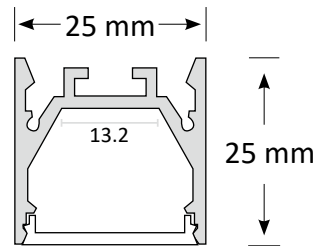

It offers endless design possibility to create patterns or mixed compositions of circles.

Contact us to discuss your next project!

Features

- Aluminium extrusion housing with frosted diffuser
- Available in White or Black finishes
- Fully pre assembled by two (D600mm) or four pieces (others) of curved sections
- Mounting canopy available for neat installation
- Default 2m carrying cables for suspension
- Remote driver provided, must be installed in an accessible position for later maintenance

Pendant Light ORBIT

Product Code	BLPD-ORBIT-06	BLPD-ORBIT-09	BLPD-ORBIT-13	BLPD-ORBIT-18
Power (W)	22	34	50	70
Luminous Flux(lm)	1870	2890	4250	5950
CCT	Warm White, Neutral White, Cool White (3000K-6000K)			
Connect	Insulated Cable			
Dimming Options	Various dimming options available on request			
Dimensions(mm)	D600*H25	D900*H25	D1270*H25	D1800*H25
Weight(kg)	1.5	2.2	3.4	4.5