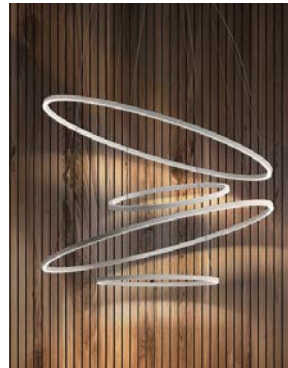

BoscoLighting's ORBIT extruded curved profile is an ultra sleek and elegant circular pendant light designed for lobbies, entrance halls, offices, conference rooms, retail outlets, hotels and more.

The stylish hanging light design is available in multiple lengths and several fitting colour options.

It offers endless design possibility to create patterns or mixed compositions of circles.

Contact us to discuss your next project!

Features

- Aluminium extrusion housing with frosted diffuser
- Available in White or Black finishes
- Fully pre assembled by two (D600mm) or four pieces (others) of curved sections
- Mounting canopy available for neat installation
- Default 2m carrying cables for suspension
- Remote driver provided, must be installed in an accessible position for later maintenance

Pendant Light ORBIT

Product Code	BLPD-ORBIT-06	BLPD-ORBIT-09	BLPD-ORBIT-13	BLPD-ORBIT-18
Power (W)	22	34	50	70
Luminous Flux(lm)	1870	2890	4250	5950
CCT	Warm White, Neutral White, Cool White (3000K-6000K)			
Connect	Insulated Cable			
Dimming Options	Various dimming options available on request			
Dimensions(mm)	D600*H25	D900*H25	D1270*H25	D1800*H25
Weight(kg)	1.5	2.2	3.4	4.5