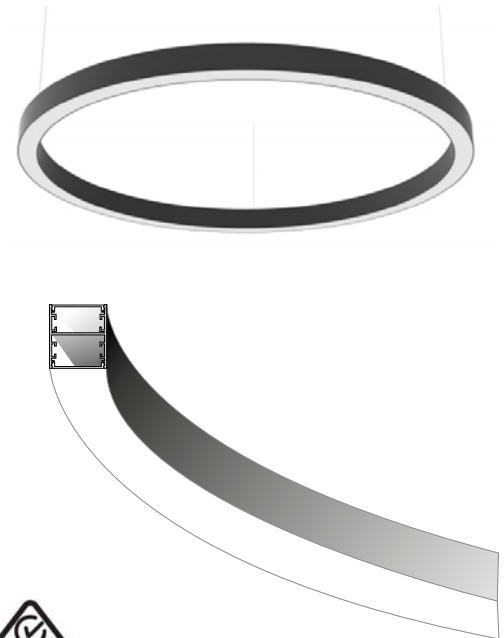

BoscoLighting's ORBIT XL extruded curved profile is an elegant circular up/down pendant light designed for lobbies, entrance halls, offices, conference rooms, retail outlets, hotels and more.

The modern sophisticated hanging light design is available in multiple lengths and several fitting colour options.

This updown pendant offers endless design possibility to create patterns or mixed compositions of circles.

Contact us to discuss your next project!

## Features

- Aluminium extrusion housing with frosted diffuser
- Available in White or Black finishes
- Fully pre assembled by four pieces of curved sections
- Mounting canopy available for neat installation
- Default 2m carrying cables for suspension
- Remote driver provided, must be installed in an accessible position for later maintenance

## Pendant Light ORBIT XL

Product Code	BLPD-ORBIT-XL-09	BLPD-ORBIT-XL-13
Power (W)	68	100
Luminous Flux(lm)	5780	8500
CCT	Warm White, Neutral White, Cool White (3000K-6000K)	
Connect	Insulated Cable	
Dimming Options	Various dimming options available on request	
Dimensions(mm)	D900*H60.4	D1270*H60.4
Weight(kg)	4.5	5.4