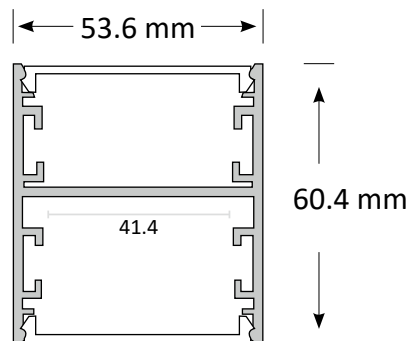

## Pendant Light ORBIT XL

Product Code	BLPD-ORBIT-XL-09	BLPD-ORBIT-XL-13
Power (W)	68	100
Luminous Flux(lm)	5780	8500
CCT	Warm White, Neutral White, Cool White (3000K-6000K)	
Connect	Insulated Cable	
Dimming Options	Various dimming options available on request	
Dimensions(mm)	D900*H60.4	D1270*H60.4
Weight(kg)	4.5	5.4