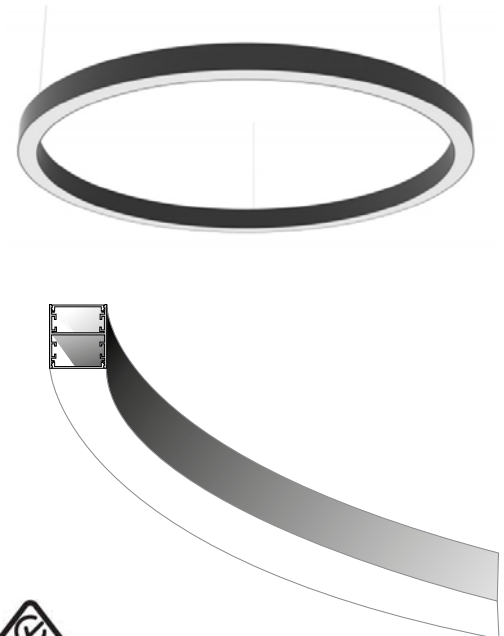

BoscoLighting's ORBIT XL extruded curved profile is an elegant circular up/down pendant light designed for lobbies, entrance halls, offices, conference rooms, retail outlets, hotels and more.

The modern sophisticated hanging light design is available in multiple lengths and several fitting colour options.

This updown pendant offers endless design possibility to create patterns or mixed compositions of circles.

Contact us to discuss your next project!

## Features

- Aluminium extrusion housing with frosted diffuser
- Available in White or Black finishes
- Fully pre assembled by four pieces of curved sections
- Mounting canopy available for neat installation
- Default 2m carrying cables for suspension
- Remote driver provided, must be installed in an accessible position for later maintenance

## Pendant Light ORBIT XL

Product Code	BLPD-ORBIT-XL-09	BLPD-ORBIT-XL-13
Power (W)	68	100
Luminous Flux(lm)	5780	8500
CCT	Warm White, Neutral White, Cool White (3000K-6000K)	
Connect	Insulated Cable	
Dimming Options	Various dimming options available on request	
Dimensions(mm)	D900*H60.4	D1270*H60.4
Weight(kg)	4.5	5.4