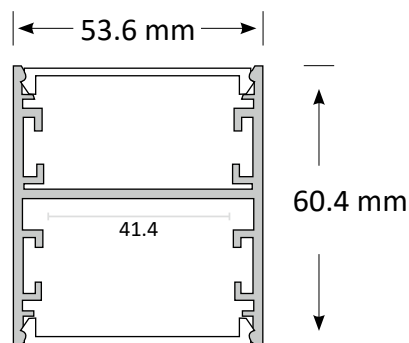

## Pendant Light ORBIT XL

Product Code	BLPD-ORBIT-XL-09	BLPD-ORBIT-XL-13
Power (W)	68	100
Luminous Flux(lm)	5780	8500
CCT	Warm White, Neutral White, Cool White (3000K-6000K)	
Connect	Insulated Cable	
Dimming Options	Various dimming options available on request	
Dimensions(mm)	D900*H60.4	D1270*H60.4
Weight(kg)	4.5	5.4