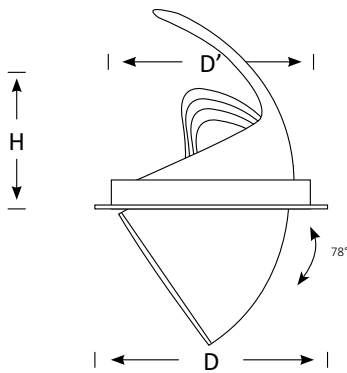

Specs

Connect: AU Standard Flex & Plug
Dimming: Various dimming options available on request

24°	60°	IP 42
AC 100-240V	>80 CRI	92 CRI
3 Yrs Warranty	35000 @ L90 B10 Lifetime