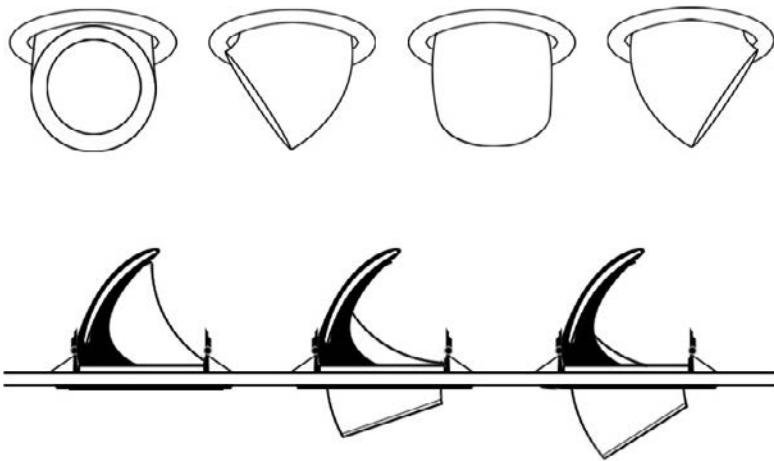

The GG78 Series is perfect for retail locations where a specific point requires more attention or to remove shadows. Our GG78 Series is to make products pop and attract customers, highlighting premium goods and displays. Available in a range of power levels, this product can also be used for art galleries and lighting wall hangings.

With our lights your customers won't be looking up and wondering why the bulb hasn't been changed. They will keep your products bright and in your customer's eye. Our products are easy to install, creating a pleasant feel good atmosphere. They are bright and comfortable and are therefore perfect for use in entrance and waiting areas too.