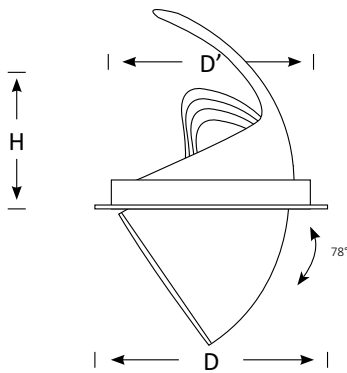

24°	60°	IP 42
AC 100-240V	>80 CRI	92 CRI
3 Yrs Warranty	35000 @ L90 B10 Lifetime	

BLSL-GG78-07

7W Shop Light
Luminous Flux (lm): 700
Viewing Angle: 24°
CCT: Whites(3000K, 4000K, 5000K)
Dimensions (mm): D90*H75
Cutout(mm): D'80
Weight(kg): 0.2

BLSL-GG78-15

15W Shop Light
Luminous Flux (lm): 1500
Viewing Angle: 24°/60°
CCT: Whites(3000K, 4000K, 5000K)
Dimensions (mm): D114*H95
Cutout(mm): D'100
Weight(kg): 0.4

BLSL-GG78-25

25W Shop Light
Luminous Flux (lm): 2500
Viewing Angle: 24°/60°
CCT: Whites(3000K, 4000K, 5000K)
Dimensions (mm): D138*H125
Cutout(mm): D'128
Weight(kg): 0.8

BLSL-GG78-35

35W Shop Light
Luminous Flux (lm): 3150
Viewing Angle: 24°/60°
CCT: Whites(3000K, 4000K, 5000K)
Dimensions (mm): D168*H145
Cutout(mm): D'155
Weight(kg): 1.1

BLSL-GG78-40

40W Shop Light
Luminous Flux (lm): 3600
Viewing Angle: 24°/60°
CCT: Whites(3000K, 4000K, 5000K)
Dimensions (mm): D190*H165
Cutout(mm): D'175
Weight(kg): 1.5