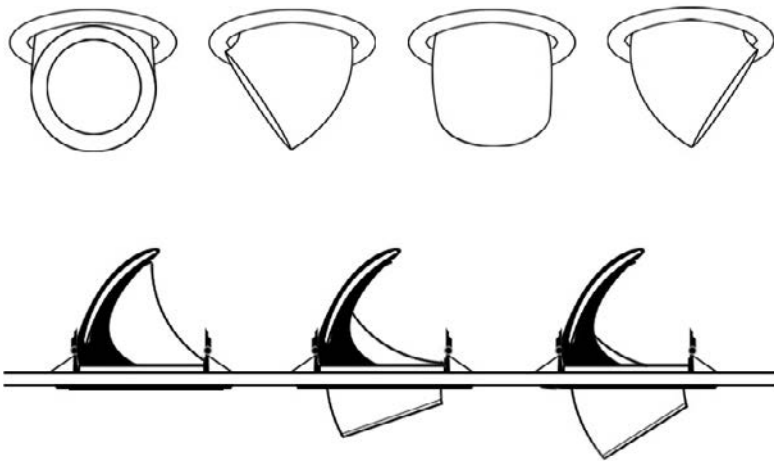

The GG78 Series is perfect for retail locations where a specific point requires more attention or to remove shadows. Our GG78 Series is to make products pop and attract customers, highlighting premium goods and displays. Available in a range of power levels, this product can also be used for art galleries and lighting wall hangings.

Features

- Aluminium die casting alloy housing
- Easy installation
- LED Driver Included
- Supplied with Flex & Plug
- Adjustable Angle: Horizontal 350°/ Vertical 78°
- CRI 92 available for anywhere extreme colour accuracy is required

BLSL-GG78-15

15W Shop Light
Luminous Flux (lm): 1500
Viewing Angle: 24°/60°
CCT: Whites(3000K, 4000K, 5000K)
Dimensions (mm): D114*H95
Cutout(mm): D'100
Weight(kg): 0.4

BLSL-GG78-25

25W Shop Light
Luminous Flux (lm): 2500
Viewing Angle: 24°/60°
CCT: Whites(3000K, 4000K, 5000K)
Dimensions (mm): D138*H125
Cutout(mm): D'128
Weight(kg): 0.8

BLSL-GG78-35

35W Shop Light
Luminous Flux (lm): 3150
Viewing Angle: 24°/60°
CCT: Whites(3000K, 4000K, 5000K)
Dimensions (mm): D168*H145
Cutout(mm): D'155
Weight(kg): 1.1

BLSL-GG78-40

40W Shop Light
Luminous Flux (lm): 3600
Viewing Angle: 24°/60°
CCT: Whites(3000K, 4000K, 5000K)
Dimensions (mm): D190*H165
Cutout(mm): D'175
Weight(kg): 1.5