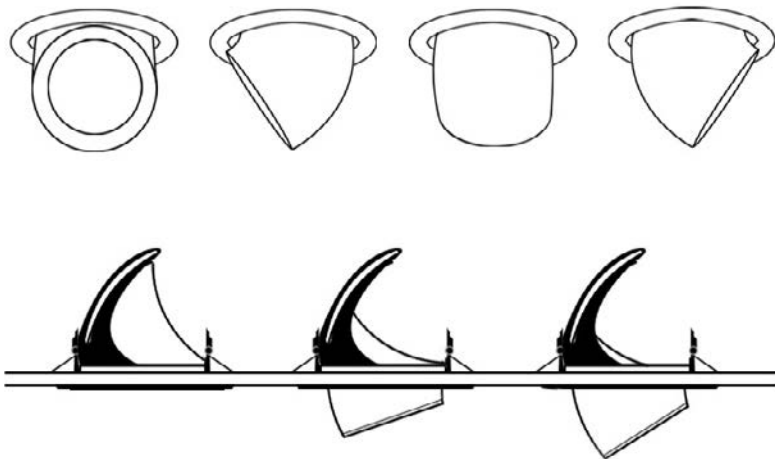

The GG78 Series is perfect for retail locations where a specific point requires more attention or to remove shadows. Our GG78 Series is to make products pop and attract customers, highlighting premium goods and displays. Available in a range of power levels, this product can also be used for art galleries and lighting wall hangings.

With our lights your customers won't be looking up and wondering why the bulb hasn't been changed. They will keep your products bright and in your customer's eye. Our products are easy to install, creating a pleasant feel good atmosphere. They are bright and comfortable and are therefore perfect for use in entrance and waiting areas too.