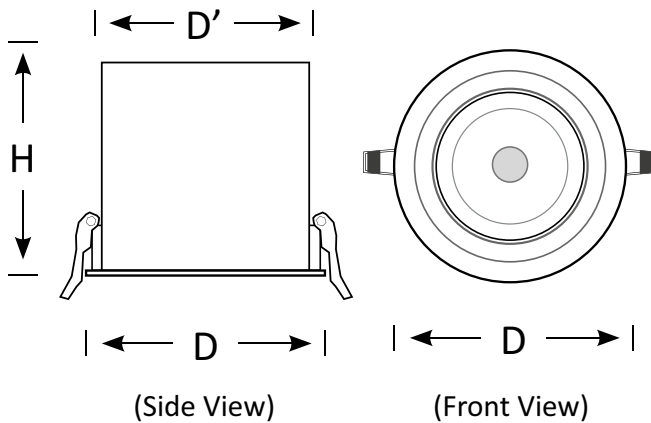

Contact us for a quote now!

Features

- Easy installation
- LED driver included
- Supplied with Flex & Plug
- CRI 92 available for anywhere extreme colour accuracy is required
- Adjustable: Horizontal 360°/ Vertical 80°

Applications

- Museums & galleries
- Retail shops
- Bars & restaurants
- Residential and commercial projects

Downlight SPY

(15°, 24° and 38° beam angle options)

15°	24°	38°	IP 44	
AC 200-240V	>80 CRI	92 CRI	3 Yrs Warranty	35000 @ L90 B10 Lifetime

Product Code	BLSL-SPY-12	BLSL-SPY-20	BLSL-SPY-30
Power (W)	12	20	30
Luminous Flux(lm)	1200	2000	2700
Correlated Colour Temperature	Warm White, Neutral White, Cool White (3000K-6000K)		
Connect	AU Standard Flex & Plug		
Dimming Options	Various dimming options available on request		
Dimensions(mm)	D98*H120	D130*H135	D160*H155
Cutout(mm)	D'90	D'120	D'140
Weight(kg)	0.4	0.6	0.8