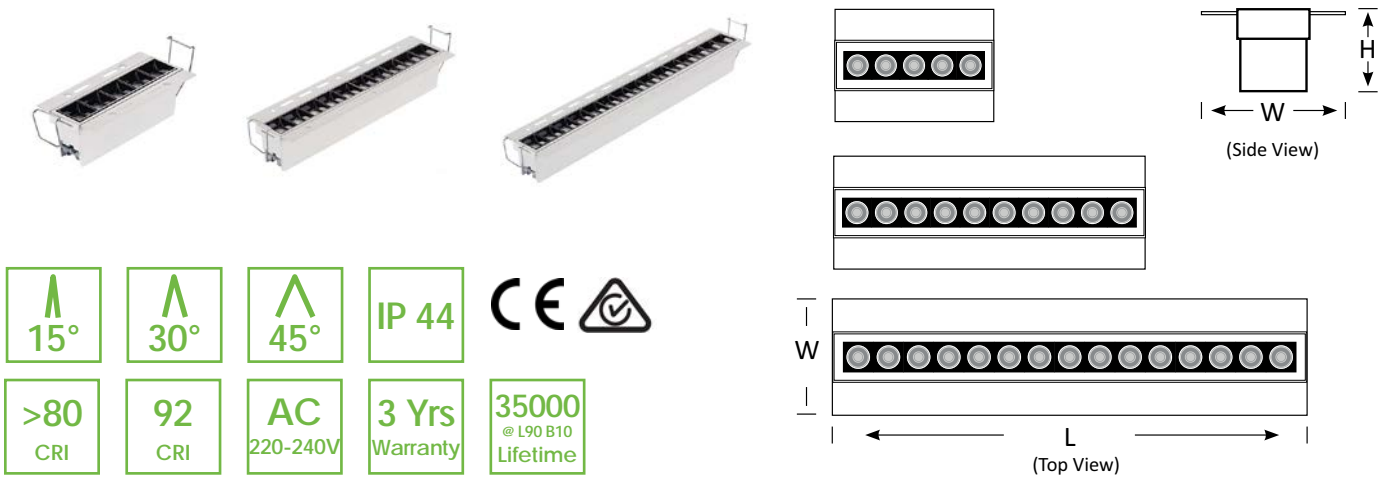

BoscoLighting's Trimless version of TETRIS Linear Downlight Series is designed to be fully plastered into the ceiling which creates a trimless look. The black reflector of the light is designed to reduce glare and create a pleasant feeling and good atmosphere.

Also available in standard recessed version, please go to website to see the full range.

## Features

- Easy installation
- LED Driver Included
- Supplied with Flex & Plug
- Available in 15°, 30°, 45° beam angle options

## Trimless Downlight TETRIS-TL

\*The new design of the mounting frame makes installation easier.

Product Code	BLSL-TETRIS-10-TL	BLSL-TETRIS-20-TL	BLSL-TETRIS-30-TL
Power (W)	10	20	30
Luminous Flux(lm)	1000	2000	2700
CCT	Warm White, Neutral White, Cool White (3000K-6500K)		
Connect	AU Standard Flex & Plug		
Dimming Options	Various dimming options available on request		
Dimensions(mm)	L141*W100*H56	L274*W100*H56	L405*W100*H56
Cutout(mm)	L'142*W'42	L'275*W'42	L'406*W'42
Weight(kg)	0.3	0.6	0.8