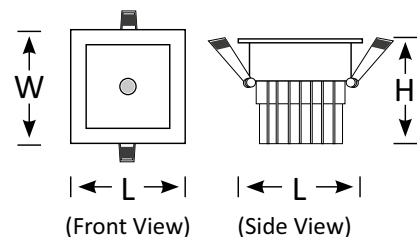

## Recessed Downlight Tetris-XL

BoscoLighting's TETRIS XL Downlight Series is the mega version of the original Tetris downlights. The dual downlights can be placed in retail display spaces, offices, museums, galleries, bars & restaurants for general lighting purpose.

### Features

- Easy installation
- LED driver included
- Supplied with Flex & Plug
- CRI 92 available for anywhere extreme colour accuracy is required
- Anti-Glare Design
- White trim and black reflector

Product Code	BLSL-TETRIS-10-XL	BLSL-TETRIS-20-XL
	Single Square Downlight	Twin Downlight
Power (W)	10	20
Luminous Flux(lm)	1000	2000
CCT	Warm White, Neutral White, Cool White (3000K-5000K)	
Connect	AU Standard Flex & Plug	
Dimming Options	Various dimming options available on request	
Dimensions(mm)	L97*W97*H86	L166*W97*H86
Cutout(mm)	L'80*W'80	L'148*W'80
Weight(kg)	0.3	0.6