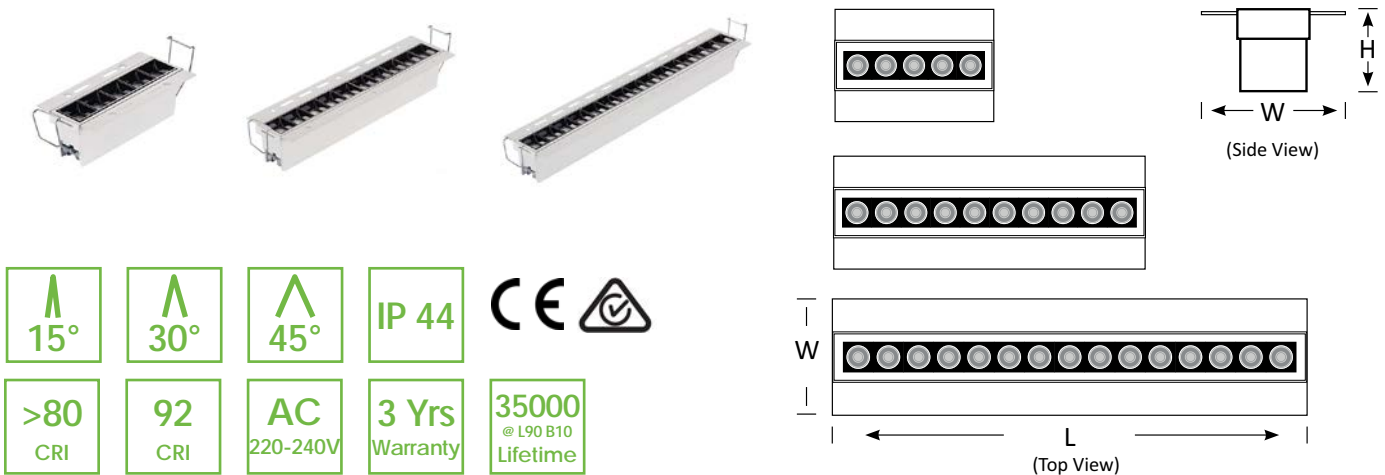

BoscoLighting's Trimless version of TETRIS Linear Downlight Series is designed to be fully plastered into the ceiling which creates a trimless look. The black reflector of the light is designed to reduce glare and create a pleasant feeling and good atmosphere.

Also available in standard recessed version, please go to website to see the full range.

Features

- Easy installation
- LED Driver Included
- Supplied with Flex & Plug
- Available in 15°, 30°, 45° beam angle options

Trimless Downlight TETRIS-TL

*The new design of the mounting frame makes installation easier.

Product Code	BLSL-TETRIS-10-TL	BLSL-TETRIS-20-TL	BLSL-TETRIS-30-TL
Power (W)	10	20	30
Luminous Flux(lm)	1000	2000	2700
CCT	Warm White, Neutral White, Cool White (3000K-6500K)		
Connect	AU Standard Flex & Plug		
Dimming Options	Various dimming options available on request		
Dimensions(mm)	L141*W100*H56	L274*W100*H56	L405*W100*H56
Cutout(mm)	L'142*W'42	L'275*W'42	L'406*W'42
Weight(kg)	0.3	0.6	0.8