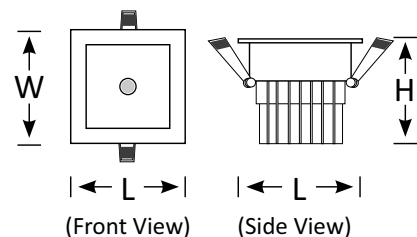

Recessed Downlight Tetris-XL

BoscoLighting's TETRIS XL Downlight Series is the mega version of the original Tetris downlights. The dual downlights can be placed in retail display spaces, offices, museums, galleries, bars & restaurants for general lighting purpose.

Black darklight reflector are developed to minimise glare. Our products are easy to install, creating a pleasant feel good atmosphere. They are bright and comfortable and are therefore perfect for use in entrance and waiting areas too.

Features

- Easy installation
- LED driver included
- Supplied with Flex & Plug
- CRI 92 available for anywhere extreme colour accuracy is required
- Anti-Glare Design
- White trim and black reflector

Product Code	BLSL-TETRIS-10-XL	BLSL-TETRIS-20-XL
	Single Square Downlight	Twin Downlight
Power (W)	10	20
Luminous Flux(lm)	1000	2000
CCT	Warm White, Neutral White, Cool White (3000K-5000K)	
Connect	AU Standard Flex & Plug	
Dimming Options	Various dimming options available on request	
Dimensions(mm)	L97*W97*H86	L166*W97*H86
Cutout(mm)	L'80*W'80	L'148*W'80
Weight(kg)	0.3	0.6