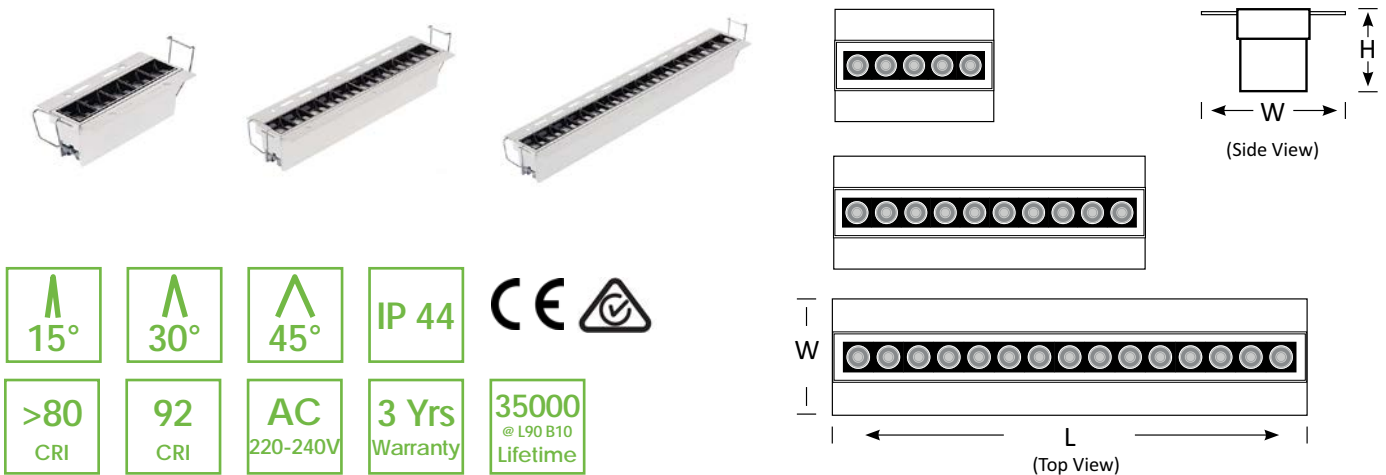

BoscoLighting's Trimless version of TETRIS Linear Downlight Series is designed to be fully plastered into the ceiling which creates a trimless look. The black reflector of the light is designed to reduce glare and create a pleasant feeling and good atmosphere.

Also available in standard recessed version, please go to website to see the full range.

Features

- Easy installation
- LED Driver Included
- Supplied with Flex & Plug
- Available in 15°, 30°, 45° beam angle options

Trimless Downlight TETRIS-TL

*The new design of the mounting frame makes installation easier.

Product Code	BLSL-TETRIS-10-TL	BLSL-TETRIS-20-TL	BLSL-TETRIS-30-TL
Power (W)	10	20	30
Luminous Flux(lm)	1000	2000	2700
CCT	Warm White, Neutral White, Cool White (3000K-6500K)		
Connect	AU Standard Flex & Plug		
Dimming Options	Various dimming options available on request		
Dimensions(mm)	L141*W100*H56	L274*W100*H56	L405*W100*H56
Cutout(mm)	L'142*W'42	L'275*W'42	L'406*W'42
Weight(kg)	0.3	0.6	0.8