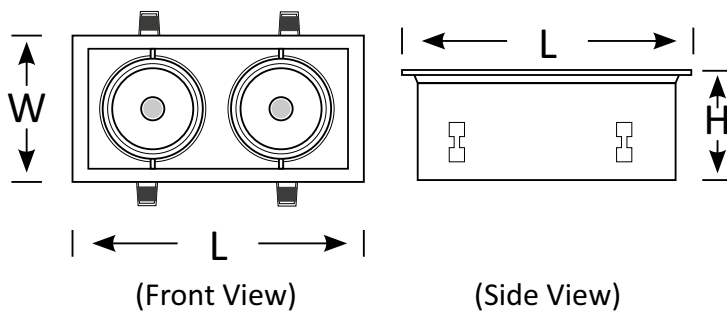

BoscoLighting's Square Downlight range includes single and multiple gimbal fixtures, ideal for commercial fit-outs where high light output is needed. With adjustable gimbal on two axes for precise light placement, they can offer a versatile solution for your projects.

Multi Downlight TUBO

Features

- Easy installation
- LED Driver Included
- Supplied with Flex & Plug
- CRI 92 available for anywhere extreme colour accuracy is required
- Single and twin versions available

Product Code	BLSL-TUB01-15	BLSL-TUB02-30
	Single Downlight	Twin Downlight
Power (W)	15	30
Luminous Flux(lm)	1420	2850
CCT	Warm White, Neutral White, Cool White (3000K-6500K)	
Connect	AU Standard Flex & Plug	
Dimming Options	Various dimming options available on request	
Dimensions(mm)	L185*W185*H180	L370*W185*H120
Cutout(mm)	L165*W165	L350*W165
Weight(kg)	0.6	1